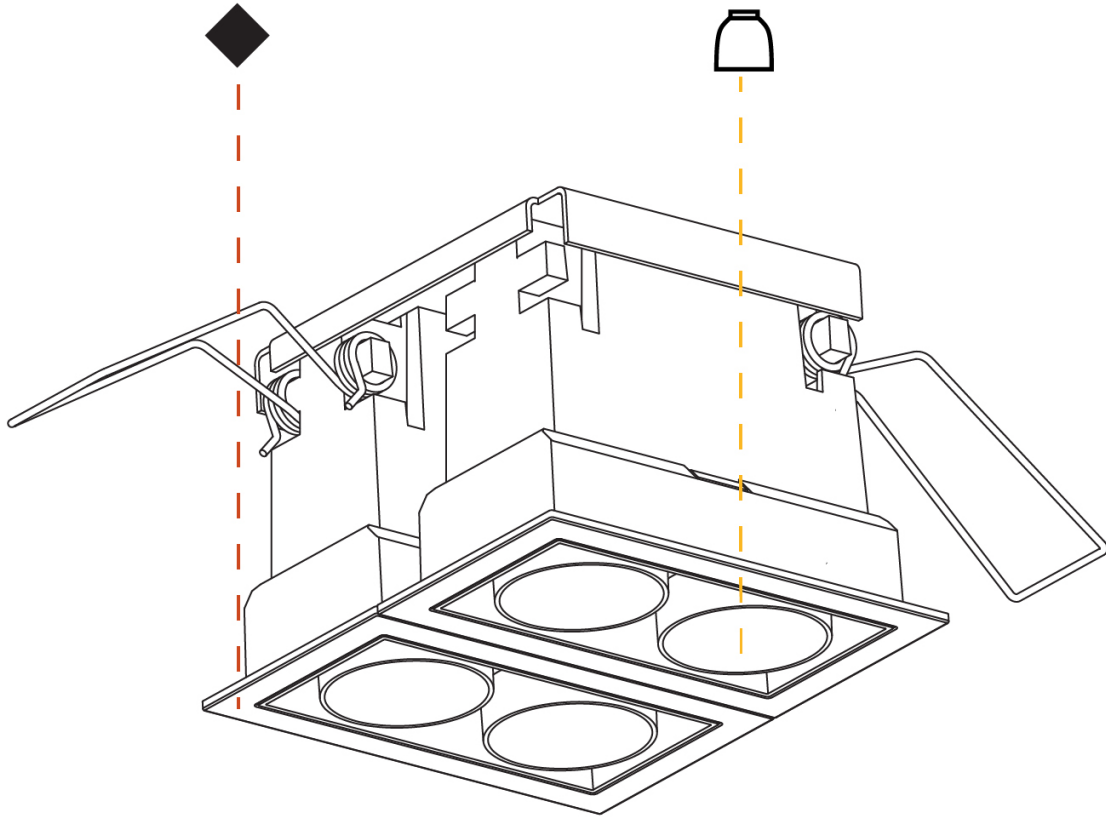

MAGIQ 2X2 CELL RECESSED

A35633-

PROJECT	_____
TYPE	_____
SPECIFIER	_____
QUANTITY	_____
DATE	_____