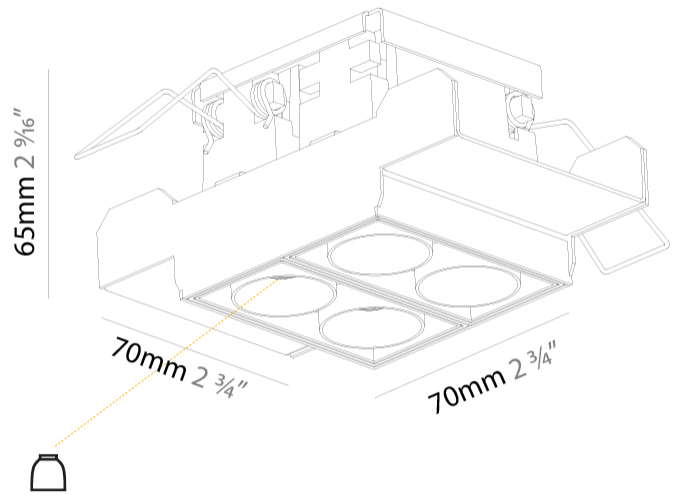

GENERAL

Series: Magiq
Subseries: Magiq 2x2 Cell
Brand: Prolicht
Division: Architectural
Mounting Type: Trimless
Mounting Location: Ceiling
Subcategory: Downlight

PHYSICAL

Shape: Square
Length (mm): 70
Length (in): 2 ¾
Width (mm): 70
Width (in): 2 ¾
Height (mm): 65
Height (in): 2 9/16
Ceiling Thickness (mm): 12.5
Ceiling Thickness (in): 1/2
Min. Recessing Depth (mm): 100
Min. Recessing Depth (in): 3 15/16
Light Distribution: Downlight
Weight (kg): 0.428
Weight (lbs): 0.94
Fixture Finish: BLK / WHI
Fixture Material: Aluminum Die Cast
Cut-out Measurements: 82mm / 3 1/4" x 42mm / 1 5/8"
Upon Request: Unique Ceiling Thickness

ELECTRICAL

Lamp Type: LED (Zhaga Standard)
Input Wattage (W): 14.3
Total Output Wattage (W): 13.2
Dimming: Tri-Mode (Non-Dimming and Phase Dimming (120Vac only) and 0-10V Dimming)
Driver Included: No
Driver Location: Recessed Housing
Driver Type: Constant Current - Universal
Driver Class: Class 2
Housing: See components
Input Voltage (V): 120 - 277
Constant Current (MA): 1050

LED

Number of LEDs: 4
Color Temperature (°K): 2700 / 3000 / 3500 / 4000
Max. Delivered Lumen (lm): 780 / 830 / 833 / 850
CRI: >90 CRI
Lamp Life (hrs): 50000
Upon Request: Special Color Temperature

OPTICAL

Reflector: 10 / 20 / 40
Upon Request: Special Beam Angles

RATINGS AND CERTIFICATIONS

Certified By: CSA Certified to UL and CSA Standards
IP rating: IP20